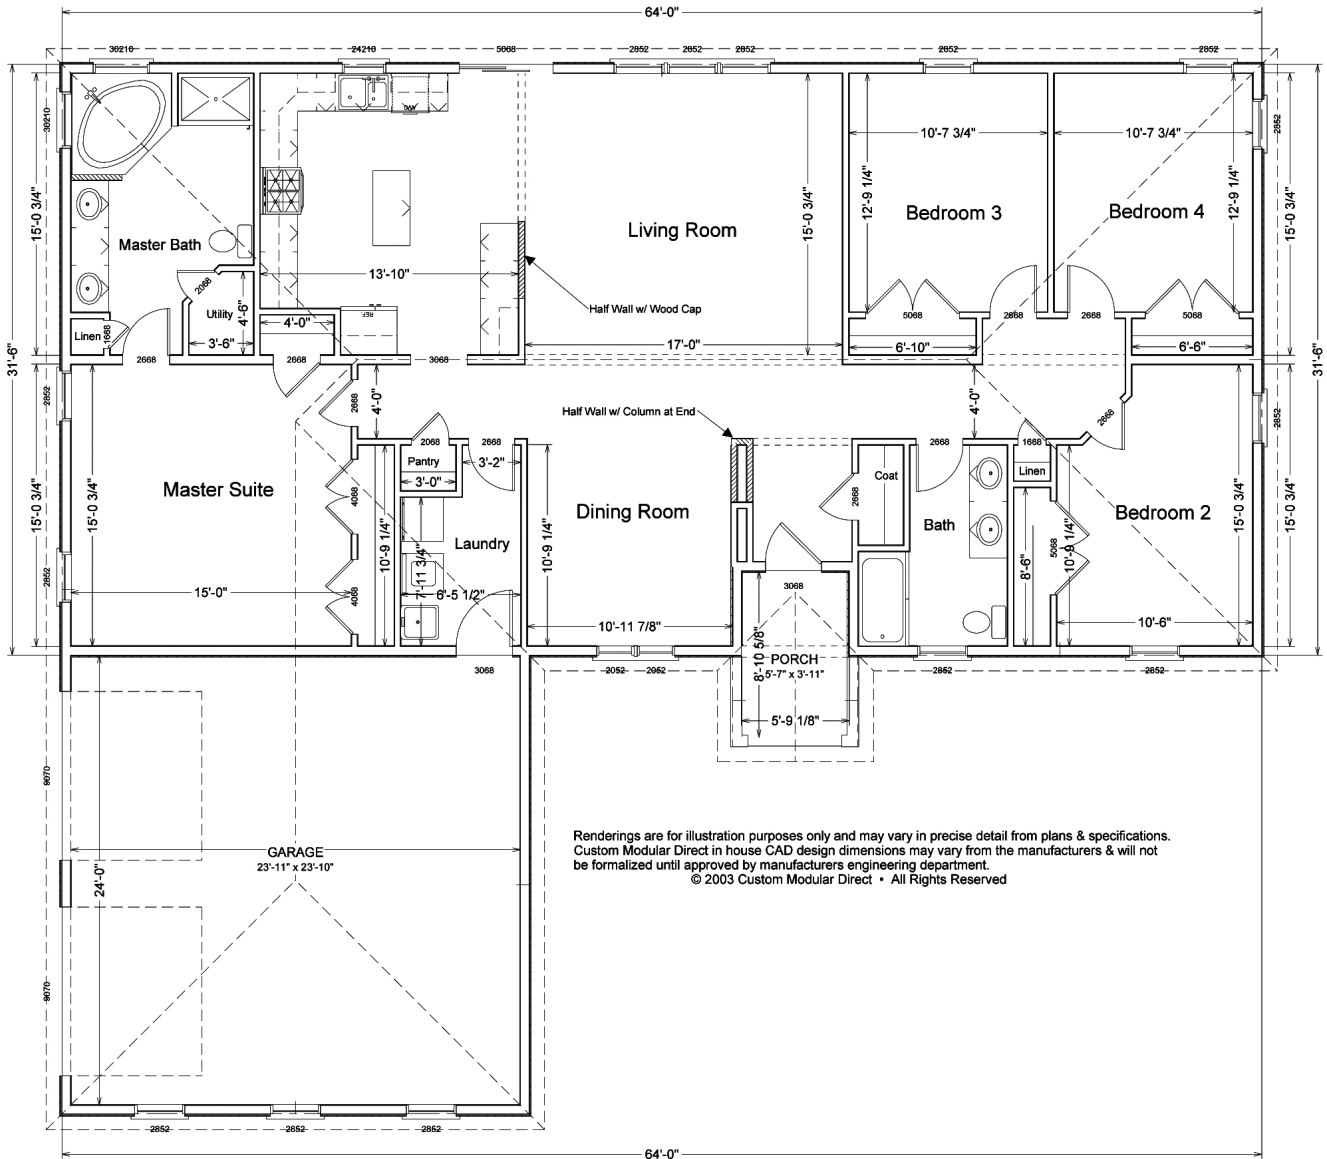

Zachary B w/ Garage
1748 Square Feet